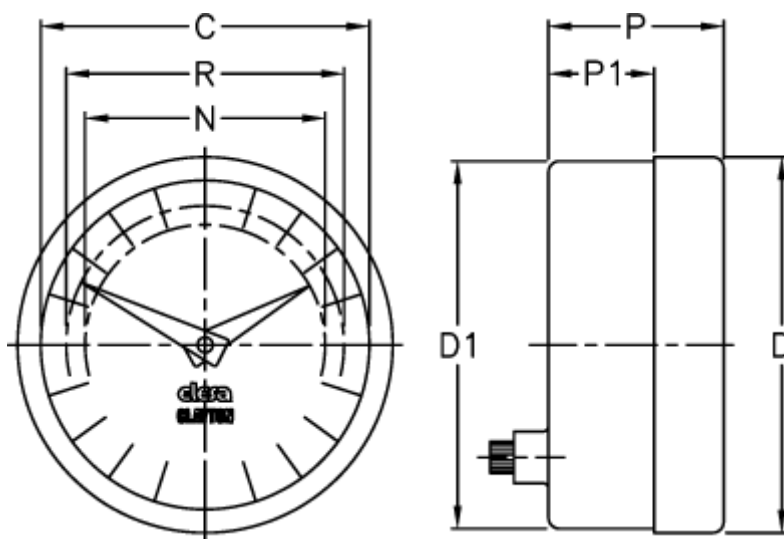

Article number: 2307074901

Description: E+G Positive drive indicator
PA12-0036-D

Measures

C = 60
D = 68.5
d1 = 67.0
N = 44
P = 32
P1 = 25
R = 51